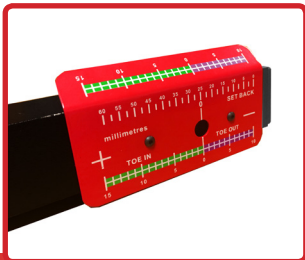

# AGO45L Two Wheel Laser Aligner (Tracking Gauges)

The Dunlop AGO45L Laser tracking gauges are the quickest and easiest way of checking toe angles (tracking) for cars and light vehicles. These robust units (UK made) can be set up quickly to obtain accurate toe readings on front and rear wheels without scratches (as the unit sits over the wheel and only touches the rim in 3 points, a perfect solution specially for alloys). It's wireless (battery operated), with integrated charger, which any user can use and even calibrate in less than a minute.

Supplied as standard with steering wheel clamp and wall bracket for perfect storage.

Laser Head

Mirror Head

Steering Wheel Clamp

Wall Bracket

## TECHNICAL SPECIFICATION

Wheel sizes	13" to 22"
Rechargeable batteries	Included
Charger (integrated)	Included
Steering wheel clamp	Included
Wall bracket	Included
12 months parts and labour warranty*	Included